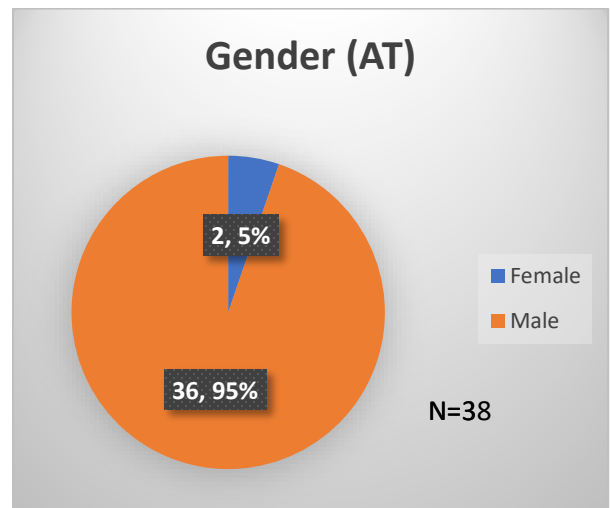

Daily Data Dashboard – March 30, 2023
Demographics for JTDC Population
Thursday Morning Midnight Count

Total # of probation Involved youth¹: 1,142

¹ Probation Active: Any youth who is pending sentencing with an active social history, has been formally placed on probation or supervision with Cook County Juvenile Probation on the date of the report.

*Age, Gender and Race for Criminal Court population (N=1) is not represented in this report.

Data sources: cFive Supervisor – Probation Population and RMIS – JTDC Population

Daily Data Dashboard – March 30, 2023
Demographics for JTDC Population
Thursday Morning Midnight Count