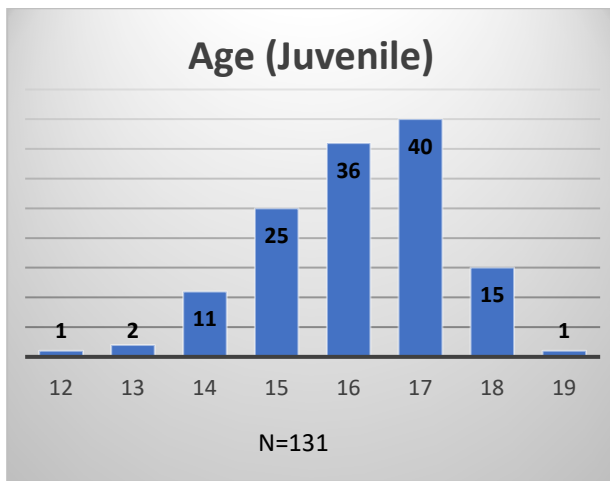

Daily Data Dashboard – March 30, 2023
Demographics for JTDC Population
Thursday Morning Midnight Count

Total # of probation Involved youth¹: 1,142

¹ Probation Active: Any youth who is pending sentencing with an active social history, has been formally placed on probation or supervision with Cook County Juvenile Probation on the date of the report.

*Age, Gender and Race for Criminal Court population (N=1) is not represented in this report.

Data sources: cFive Supervisor – Probation Population and RMIS – JTDC Population

Daily Data Dashboard – March 30, 2023
Demographics for JTDC Population
Thursday Morning Midnight Count