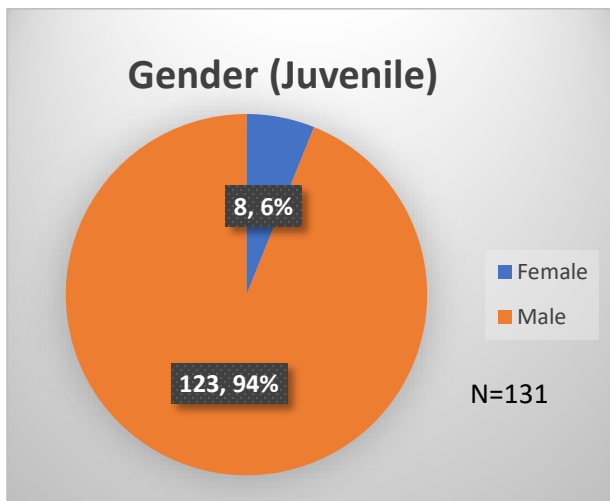

Daily Data Dashboard – March 30, 2023
Demographics for JTDC Population
Thursday Morning Midnight Count

Total # of probation Involved youth¹: 1,142

¹ Probation Active: Any youth who is pending sentencing with an active social history, has been formally placed on probation or supervision with Cook County Juvenile Probation on the date of the report.

*Age, Gender and Race for Criminal Court population (N=1) is not represented in this report.

Data sources: cFive Supervisor – Probation Population and RMIS – JTDC Population

Daily Data Dashboard – March 30, 2023
Demographics for JTDC Population
Thursday Morning Midnight Count