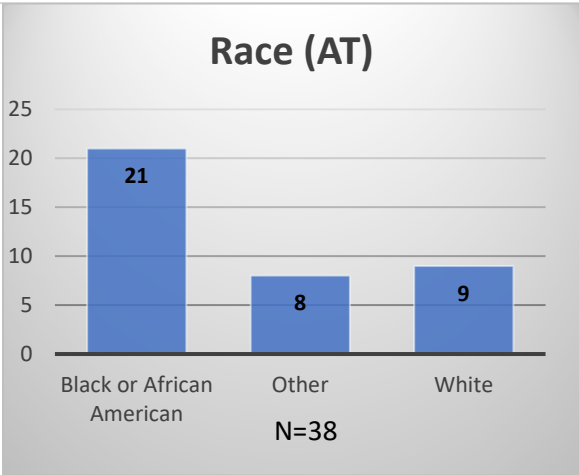

Daily Data Dashboard – March 30, 2023
Demographics for JTDC Population
Thursday Morning Midnight Count

Total # of probation Involved youth¹: 1,142

¹ Probation Active: Any youth who is pending sentencing with an active social history, has been formally placed on probation or supervision with Cook County Juvenile Probation on the date of the report.

*Age, Gender and Race for Criminal Court population (N=1) is not represented in this report.

Data sources: cFive Supervisor – Probation Population and RMIS – JTDC Population

Daily Data Dashboard – March 30, 2023
Demographics for JTDC Population
Thursday Morning Midnight Count