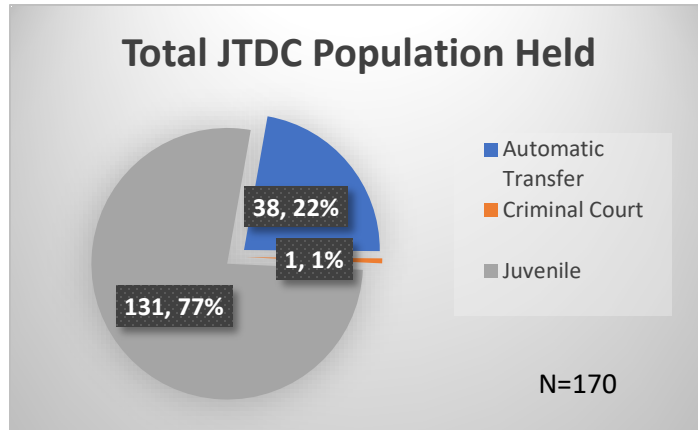

Daily Data Dashboard – March 30, 2023
Demographics for JTDC Population
Thursday Morning Midnight Count

Total # of probation Involved youth¹: 1,142

¹ Probation Active: Any youth who is pending sentencing with an active social history, has been formally placed on probation or supervision with Cook County Juvenile Probation on the date of the report.

*Age, Gender and Race for Criminal Court population (N=1) is not represented in this report.

Data sources: cFive Supervisor – Probation Population and RMIS – JTDC Population

Daily Data Dashboard – March 30, 2023
Demographics for JTDC Population
Thursday Morning Midnight Count