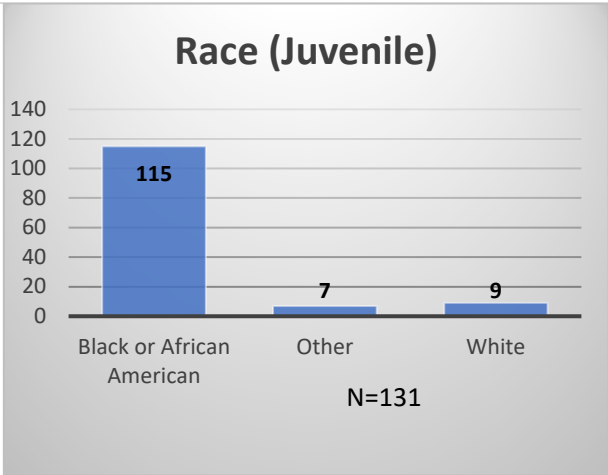

Daily Data Dashboard – March 30, 2023
Demographics for JTDC Population
Thursday Morning Midnight Count

Total # of probation Involved youth¹: 1,142

¹ Probation Active: Any youth who is pending sentencing with an active social history, has been formally placed on probation or supervision with Cook County Juvenile Probation on the date of the report.

*Age, Gender and Race for Criminal Court population (N=1) is not represented in this report.

Data sources: cFive Supervisor – Probation Population and RMIS – JTDC Population

Daily Data Dashboard – March 30, 2023
Demographics for JTDC Population
Thursday Morning Midnight Count