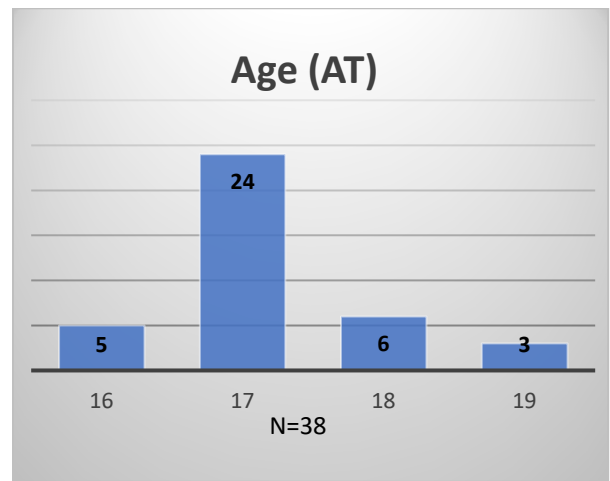

Daily Data Dashboard – March 30, 2023
Demographics for JTDC Population
Thursday Morning Midnight Count

Total # of probation Involved youth¹: 1,142

¹ Probation Active: Any youth who is pending sentencing with an active social history, has been formally placed on probation or supervision with Cook County Juvenile Probation on the date of the report.

*Age, Gender and Race for Criminal Court population (N=1) is not represented in this report.

Data sources: cFive Supervisor – Probation Population and RMIS – JTDC Population

Daily Data Dashboard – March 30, 2023
Demographics for JTDC Population
Thursday Morning Midnight Count